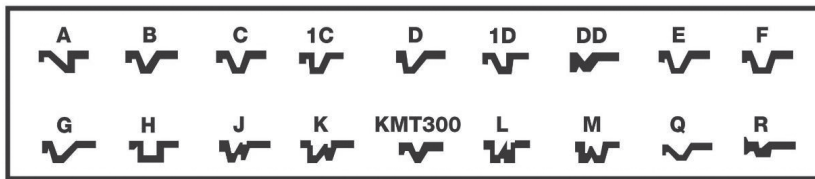

Happy Summer!

This time of year brings one of our favorite Trade Shows - ALOA! This year will be in Las Vegas at the South Point Hotel July 29th and 30th. Please stop by Booth 515 and visit with Gene, Brian & Karen. One of our topics of conversation will be about our new automated pinning process. This investment has allowed us to offer expedited shipping on combined/pinned cores. Some orders are ready to ship in 5-7 business days or sooner! All cores and keys are marked with keyset number. Custom lasering is also available on cores—contact us for pricing.

6 or 7 pin cores are available in the following keyways:

ALOA 2022 - July 29-30 Las Vegas, NV—Booth 515

Yankee Security Convention—October 22-23 Springfield, MA

We look forward to seeing everyone!

KSP's Annual Summer Shutdown: July 4th thru July 8th Re-open July 11th