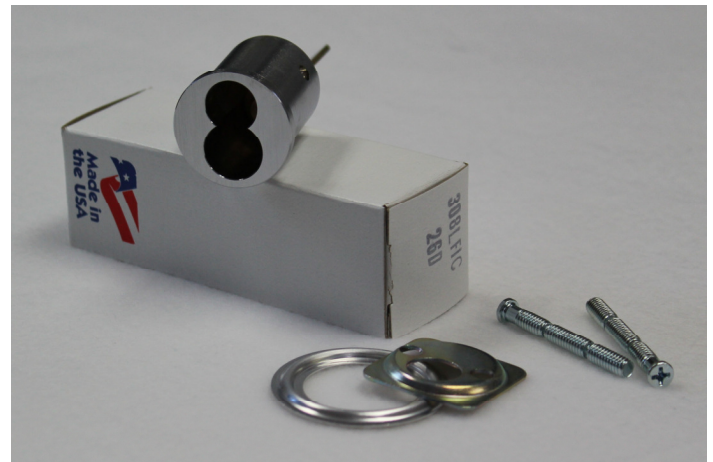

# Large Format Rim Housings

Part Number:

308-LFIC

Description:

Large format rim cylinder housing

Available Finishes:

03 Bright Brass  
04 Satin Brass  
10 Satin Bronze  
10B Duro  
26 Bright Chrome  
26D Satin Chrome

**NEW LARGE FORMAT  
RIM HOUSINGS**

*Accepts "Schlage" large  
format cores*

## Product Details

- Accepts large format cores
- Packaged with (2) screws, backplate, and collar
- Available in variety of finishes

[www.iccore.com](http://www.iccore.com)  
1-800-577-5397

**KSP**  
**Quality Price Delivery**